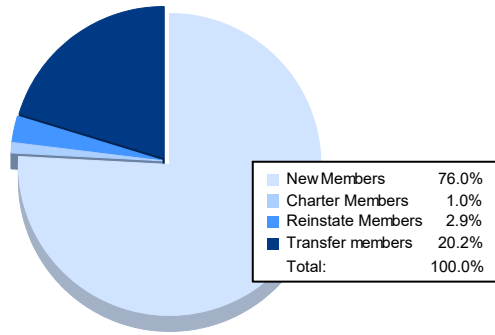

Year	New Clubs	Dropped Clubs	Gain/ Loss Clubs	New Members	Charter Members	Reinstate Members	Transfer Members	Total Member Added	Total Members Dropped	Gain/ Loss Members
2017-2018	0	1	-1	60	0	1	4	65	127	-62
2018-2019	0	5	-5	48	1	2	17	68	192	-124
2019-2020	0	1	-1	42	0	1	4	47	113	-66
2020-2021	0	0	0	29	0	4	1	34	111	-77
2021-2022	0	3	-3	79	1	3	21	104	101	3
<b>Average</b>	<b>0</b>	<b>2</b>	<b>-2</b>	<b>52</b>	<b>0</b>	<b>2</b>	<b>9</b>	<b>64</b>	<b>129</b>	<b>-65</b>

### Membership Composition June 2022 Cumulative