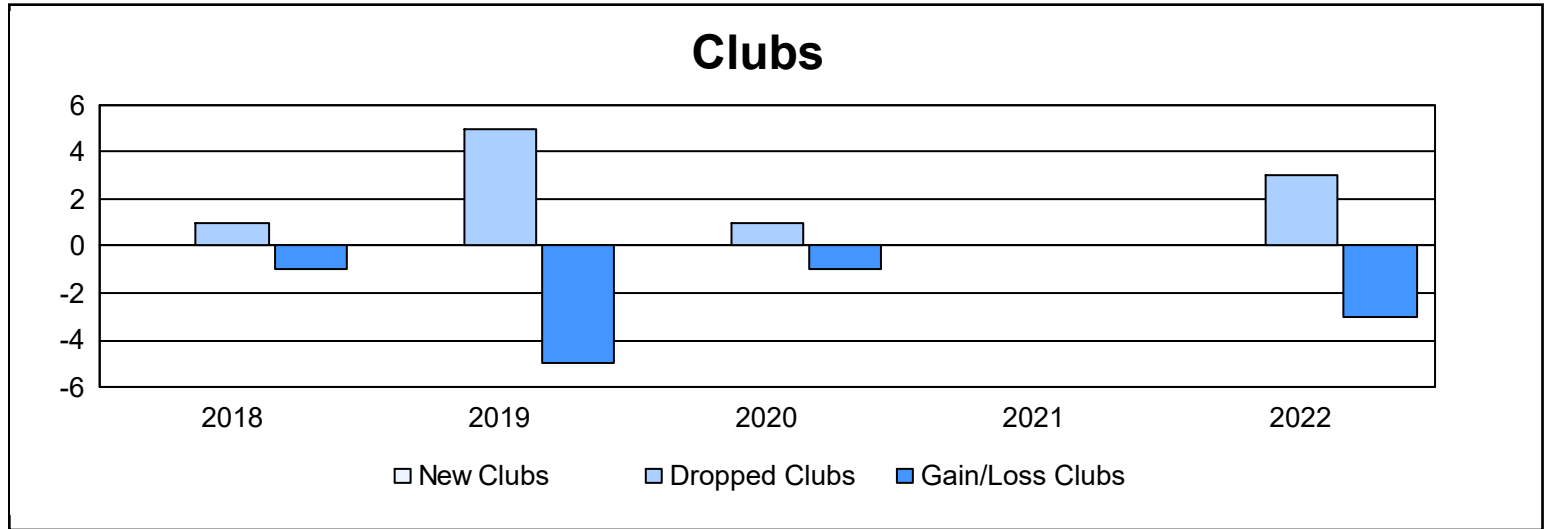

Year	New Clubs	Dropped Clubs	Gain/ Loss Clubs	New Members	Charter Members	Reinstate Members	Transfer Members	Total Member Added	Total Members Dropped	Gain/ Loss Members
2017-2018	0	1	-1	60	0	1	4	65	127	-62
2018-2019	0	5	-5	48	1	2	17	68	192	-124
2019-2020	0	1	-1	42	0	1	4	47	113	-66
2020-2021	0	0	0	29	0	4	1	34	111	-77
2021-2022	0	3	-3	79	1	3	21	104	101	3
<b>Average</b>	<b>0</b>	<b>2</b>	<b>-2</b>	<b>52</b>	<b>0</b>	<b>2</b>	<b>9</b>	<b>64</b>	<b>129</b>	<b>-65</b>

### Membership Composition June 2022 Cumulative