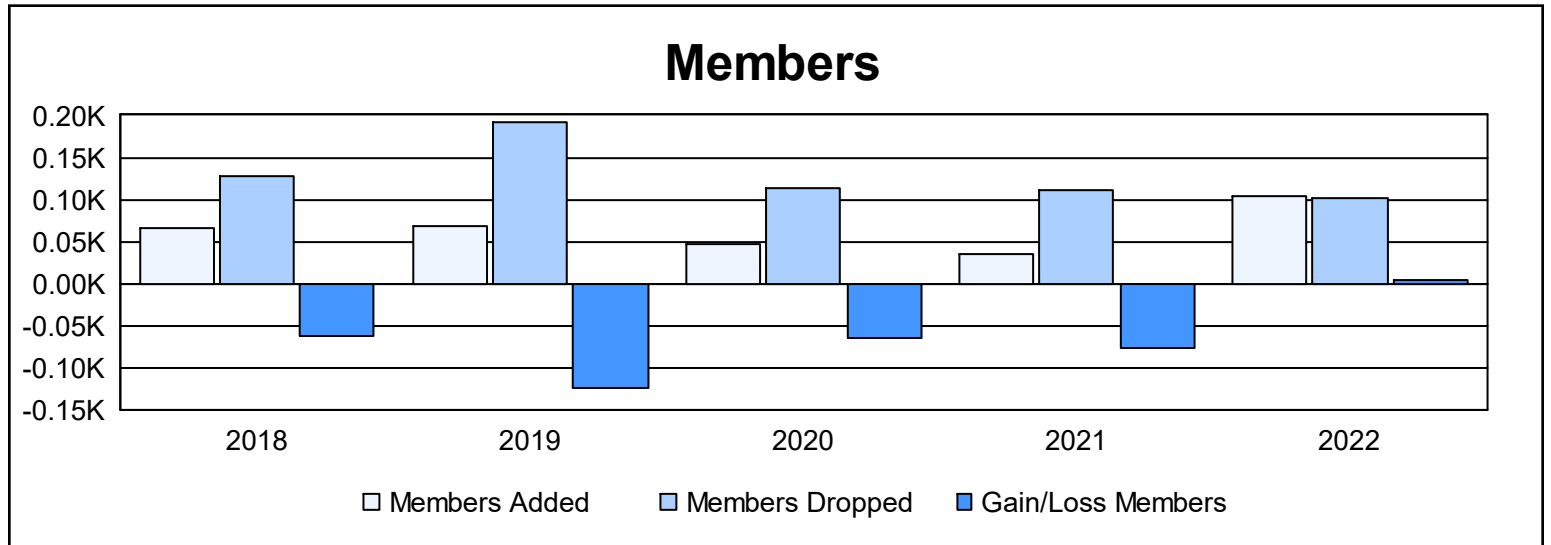

Year	New Clubs	Dropped Clubs	Gain/ Loss Clubs	New Members	Charter Members	Reinstate Members	Transfer Members	Total Member Added	Total Members Dropped	Gain/ Loss Members
2017-2018	0	1	-1	60	0	1	4	65	127	-62
2018-2019	0	5	-5	48	1	2	17	68	192	-124
2019-2020	0	1	-1	42	0	1	4	47	113	-66
2020-2021	0	0	0	29	0	4	1	34	111	-77
2021-2022	0	3	-3	79	1	3	21	104	101	3
<b>Average</b>	<b>0</b>	<b>2</b>	<b>-2</b>	<b>52</b>	<b>0</b>	<b>2</b>	<b>9</b>	<b>64</b>	<b>129</b>	<b>-65</b>

### Membership Composition June 2022 Cumulative